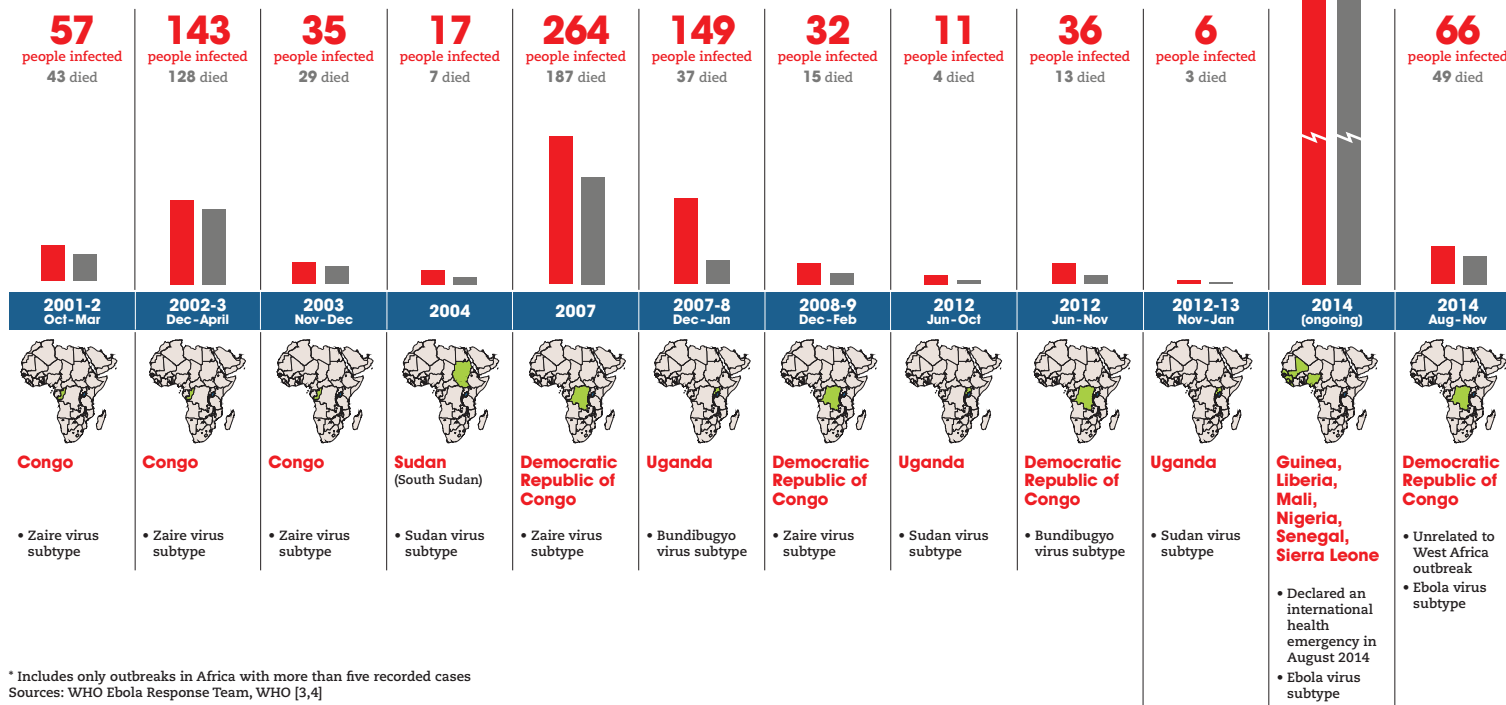

## Timeline of Ebola outbreaks in Africa

\* Includes only outbreaks in Africa with more than five recorded cases  
Sources: WHO Ebola Response Team, WHO [3,4]